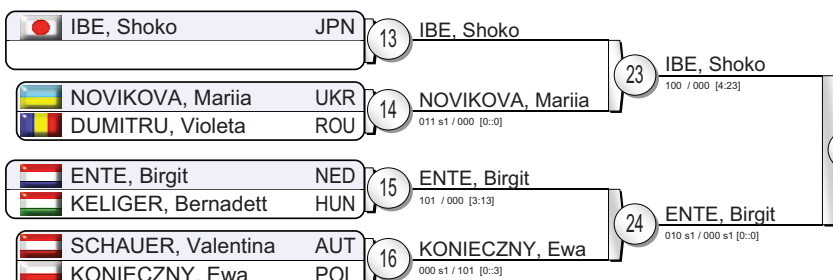

EJU World Cup Budapest 2010

(HUN Budapest, 13-14 February 2010)

-48 kg

27 Judoka

Pool A

Pool B

Pool C

Pool D

ASAMI, Haruna 35
010 / 000 s3 [0:0]

MENEZES, Sarah Gabrielle 32
010 s2 / 001 s1 [0:0]

Results

- ASAMI, Haruna JPN
- MENEZES, Sarah Gabrielle BRA
- IBE, Shoko JPN
- DUMITRU, Alina Alexandra ROU
- BOGDANOVA, Liudmila RUS
- BOGDAN, Carmen ROU
- KHALFAOUI, Amani TUN
- ENTE, Birgit NED