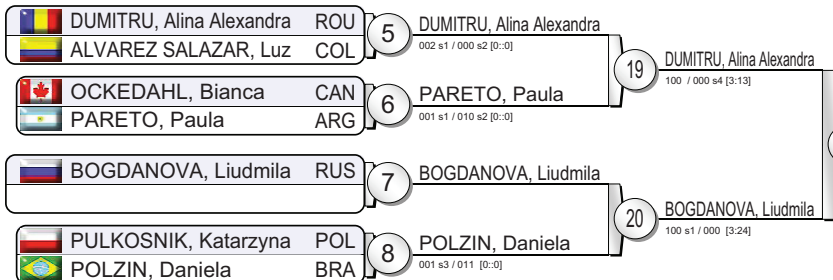

EJU World Cup Budapest 2010

(HUN Budapest, 13-14 February 2010)

-48 kg

27 Judoka

Pool A

Pool B

Pool C

Pool D