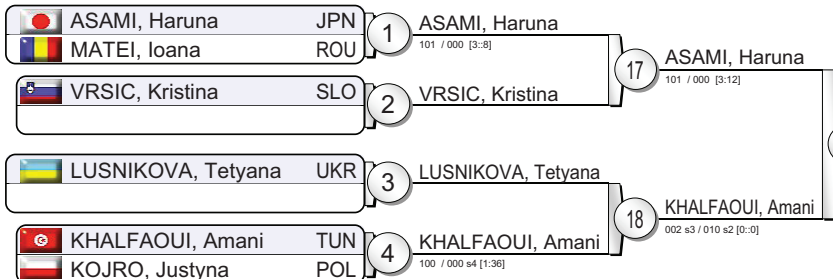

EJU World Cup Budapest 2010

(HUN Budapest, 13-14 February 2010)

-48 kg

27 Judoka

Pool A

Pool B

Pool C

Pool D