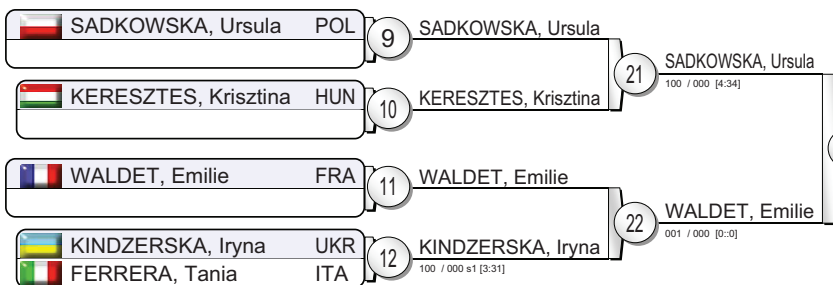

EJU World Cup Budapest 2010

(HUN Budapest, 13-14 February 2010)

+78 kg

17 Judoka

Pool A

Pool B

Pool C

Pool D

31 SOKOLOVA, Natalia (RUS) vs 26 YAROMKA, Svitlana (UKR) [3:29]

32 TACHIMOTO, Megumi (JPN) vs 27 SADKOWSKA, Ursula (POL) [0:26]

Repechage

Results

1. TACHIMOTO, Megumi JPN
2. SOKOLOVA, Natalia RUS
3. SADKOWSKA, Ursula POL
3. BELOUSOVA, Polina RUS
5. KOCATURK, Gulsah TUR
5. YAROMKA, Svitlana UKR
7. ALTHEMAM, Maria Suelen BRA
7. WALDET, Emilie FRA