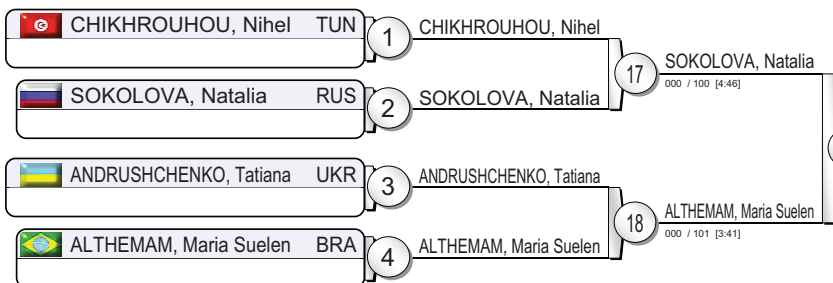

EJU World Cup Budapest 2010

(HUN Budapest, 13-14 February 2010)

+78 kg

17 Judoka

Pool A