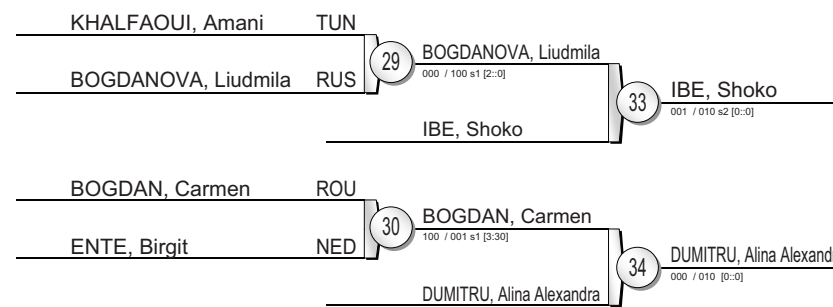

Results

1. ASAMI, Haruna JPN
2. MENEZES, Sarah Gabrielle BRA
3. IBE, Shoko JPN
4. DUMITRU, Alina Alexandra ROU
5. BOGDANOVA, Liudmila RUS
6. BOGDAN, Carmen ROU
7. KHALFAOUI, Amani TUN
8. ENTE, Birgit NED

Repechage