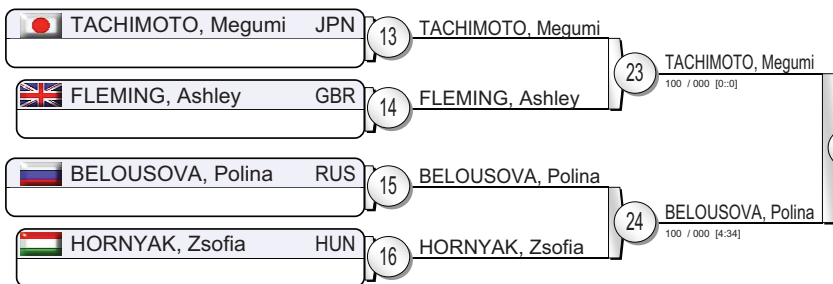

EJU World Cup Budapest 2010

(HUN Budapest, 13-14 February 2010)

+78 kg

17 Judoka

Pool A

Pool B

Pool C

Pool D

31 SOKOLOVA, Natalia (RUS) vs 26 YAROMKA, Svitlana (UKR) [3:29]

32 TACHIMOTO, Megumi (JPN) vs 27 SADKOWSKA, Ursula (POL) [0:26]

Repechage

Results

1. TACHIMOTO, Megumi JPN
2. SOKOLOVA, Natalia RUS
3. SADKOWSKA, Ursula POL
3. BELOUSOVA, Polina RUS
5. KOCATURK, Gulsah TUR
5. YAROMKA, Svitlana UKR
7. ALTHEMAM, Maria Suelen BRA
7. WALDET, Emilie FRA