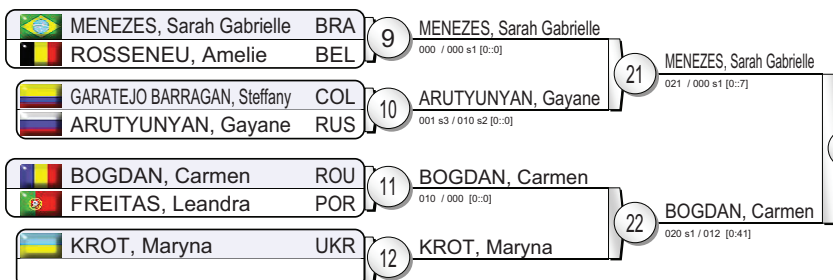

EJU World Cup Budapest 2010

(HUN Budapest, 13-14 February 2010)

-48 kg

27 Judoka

Pool A

Pool B

Pool C

Pool D