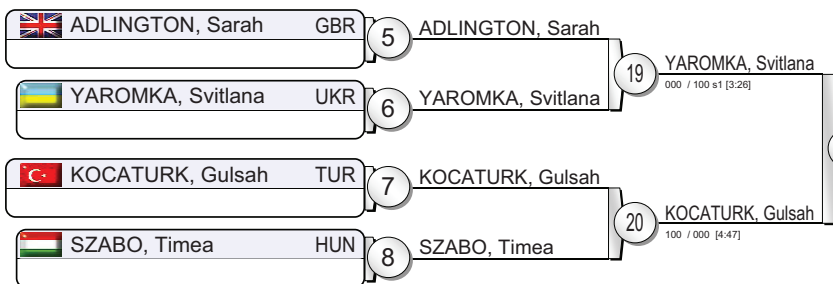

EJU World Cup Budapest 2010

(HUN Budapest, 13-14 February 2010)

+78 kg

17 Judoka

Pool A

Pool B

Pool C

Pool D

31 SOKOLOVA, Natalia (RUS) vs 26 YAROMKA, Svitlana (UKR) [3:29]

32 TACHIMOTO, Megumi (JPN) vs 27 SADKOWSKA, Ursula (POL) [0:26]

Repechage

Results

1. TACHIMOTO, Megumi JPN
2. SOKOLOVA, Natalia RUS
3. SADKOWSKA, Ursula POL
3. BELOUSOVA, Polina RUS
5. KOCATURK, Gulsah TUR
5. YAROMKA, Svitlana UKR
7. ALTHEMAM, Maria Suelen BRA
7. WALDET, Emilie FRA