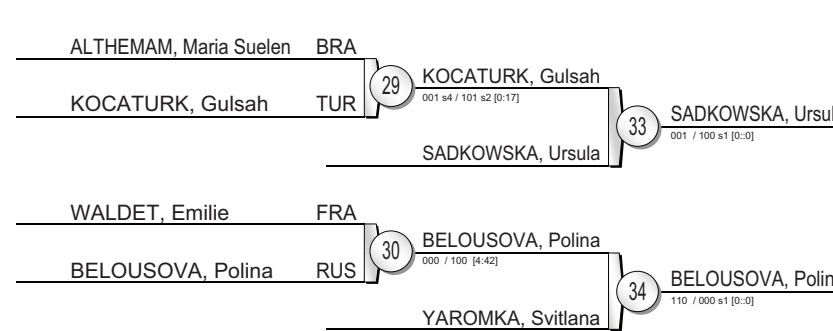

31 SOKOLOVA, Natalia (RUS) vs 26 YAROMKA, Svitlana (UKR) [3:29]

32 TACHIMOTO, Megumi (JPN) vs 27 SADKOWSKA, Ursula (POL) [0:26]

Repechage

Results

1. TACHIMOTO, Megumi JPN
2. SOKOLOVA, Natalia RUS
3. SADKOWSKA, Ursula POL
3. BELOUSOVA, Polina RUS
5. KOCATURK, Gulsah TUR
5. YAROMKA, Svitlana UKR
7. ALTHEMAM, Maria Suelen BRA
7. WALDET, Emilie FRA